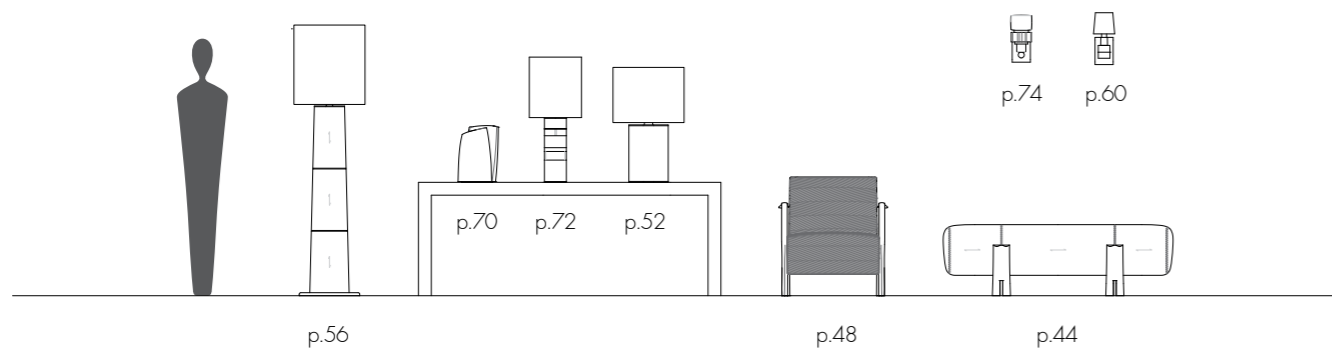

PAMBADAN SCONCE

FG008438

W 5¹/₂ D 8¹/₈ H 12¹/₄ in
W 14 D 20.5 H 31 cm

10 kgs. / 22 lbs.
GU10 x 1 pc

Rock Crystal

Bronze Patina

Dark Green Jade

Scale 1: 50