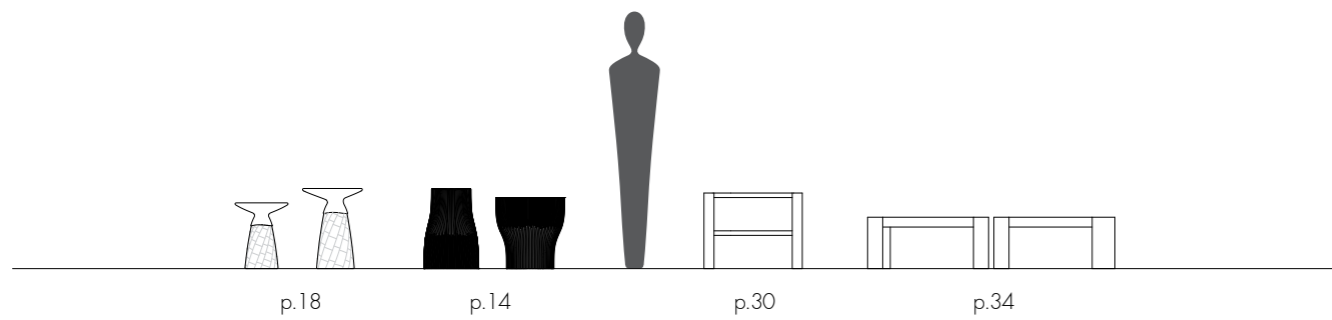

PAMBADAN SCONCE

FG008438

W 5¹/₂ D 8¹/₈ H 12¹/₄ in
W 14 D 20.5 H 31 cm

10 kgs. / 22 lbs.
GU10 x 1 pc

Rock Crystal

Bronze Patina

Dark Green Jade

Scale 1: 50