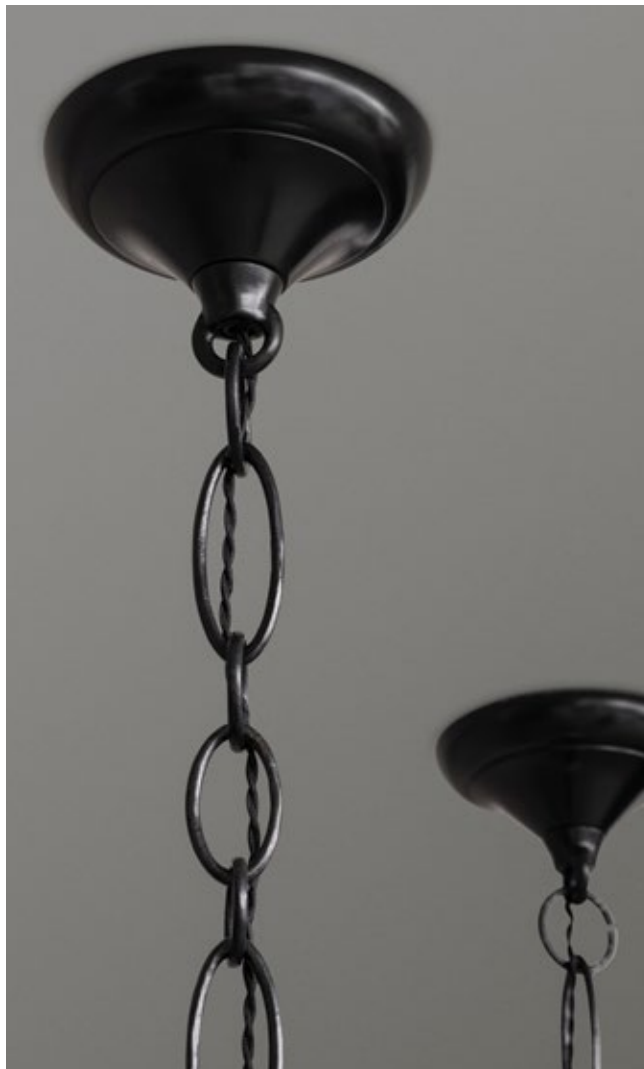

Large	Ø 8 5/8	H 79 3/8 in
	Ø 22	H 201.5 cm
Medium	Ø 8 5/8	H 76 1/8 in
	Ø 22	H 193.5 cm
Small	Ø 7 7/8	H 75 5/8 in
	Ø 20	H 192 cm

Chime Pendant Lamps | Natural Speckle Shagreen

Chime Pendant Lamps | Natural Chocolate Shagreen

Cupola Ceiling Uplight

A lyrical form brings poetic light. A cast brass dome finished in White Eggshell held within a bronze oval, creates a stunningly beautiful ring of light upwards. Suspended by a chain of complementary varying loops.