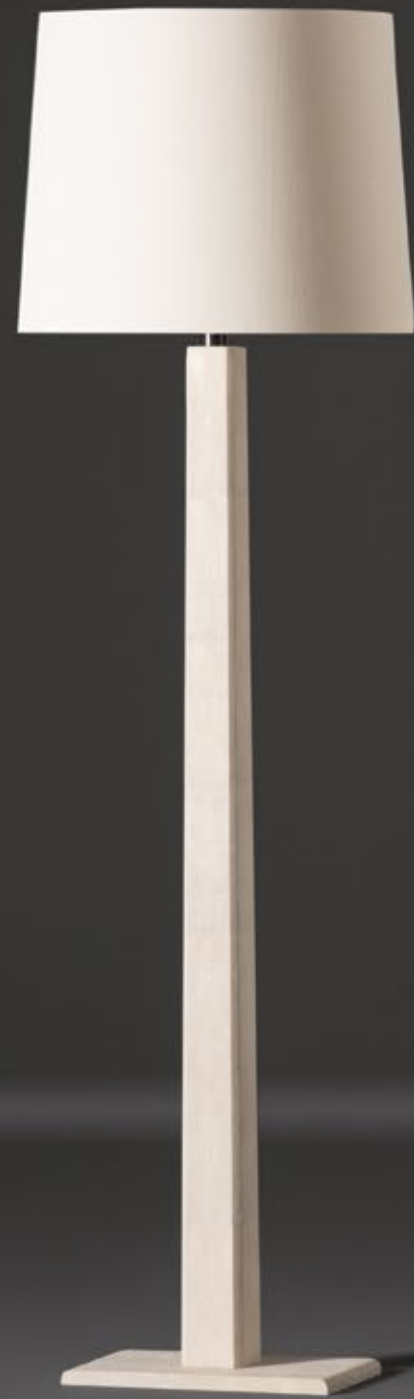

W 19 1/4	D 11	H 61 3/8 in
W 49	D 28	H 156 cm

Drift Table Lamp | Beechwood

Drift offers sculptural volume enhanced by reflective straw marquetry surfaces and meticulous bronze details. Design by Alberto Velez.

Ø 16 1/8 H 25 3/8 in
Ø 41 H 64.5 cm

Drift Floor Lamp | Beechwood

The Drift floor lamp is an ascending composition of shifting volumes enhanced by the flowing nature of straw marquetry in dark, light or custom tones. Cast bronze elements - a tiny ledge; a carved foot - adorn the intriguing lines.

Natural Speckle

Demi-Monde Floor Lamps

The Demi-Monde is raised on a cast bronze base that elegantly flushes with the tapering column of Natural Speckle shagreen split by a bronze channel. The top gracefully curves up to a double-head bulb. Linen shade.

Ø 19 3/4 H 60 1/4 in
Ø 50 H 153 cm

Left : Natural Speckle / Lacquered Natural Brass
Right : Natural Chocolate

Natural Chocolate

Natural Speckle

Canister Table Lamp | Natural Speckle

Large natural shagreen skins wrap this lamp base along its curved spines, exposing the delicious nature of the material in a modern form that is split along a dark cast patinated void.