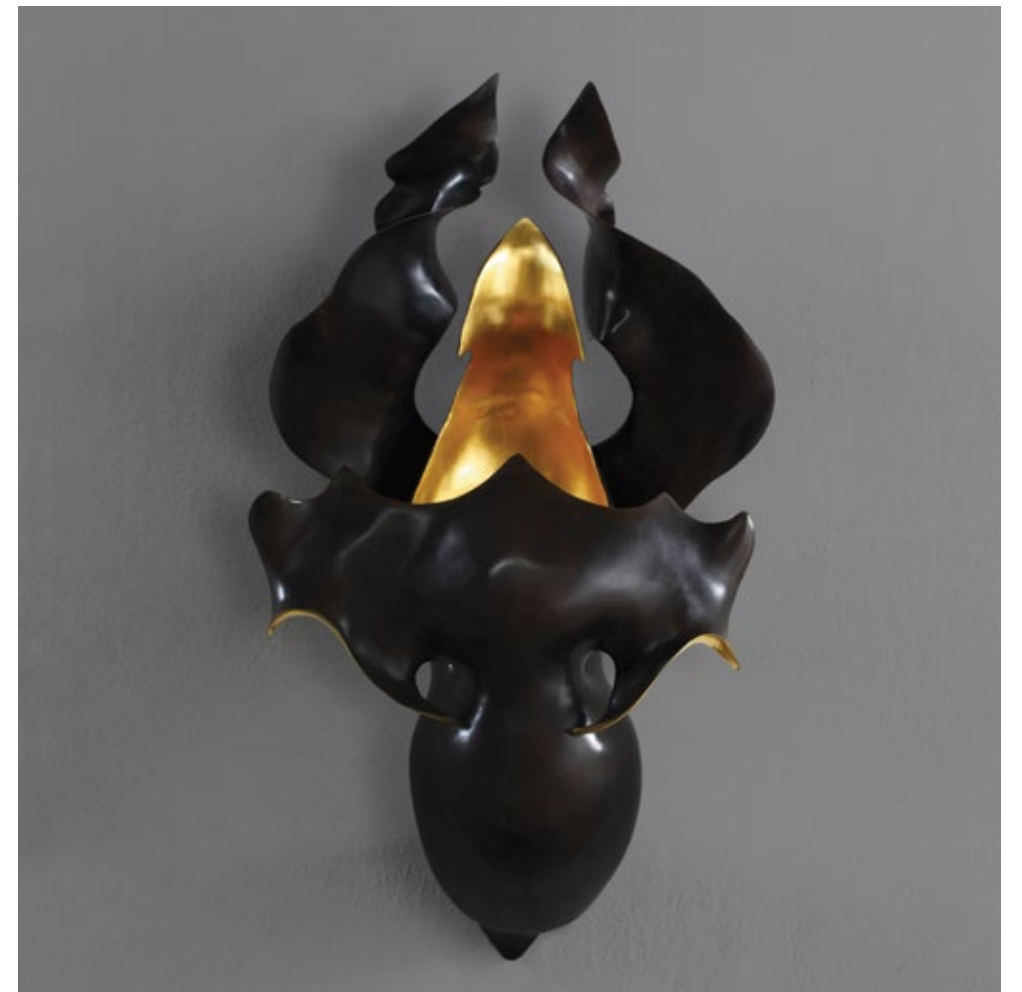

W 5 3/4 H 25 3/8 D 8 1/2 in
W 14.5 H 64.5 D 21.5 cm

Burnished Metal Straw

Labellum Wall Sconce

A seductive bronze orchid propagated to live on a wall and emit light and shadow. Wrapped in its petals and delicate folds, the Labellum Wall Sconce is a unique piece inspired by the beauty and architecture of rare orchids. It contains an interior of pure gold leaf.

W 15 1/2 H 28 D 11 in
W 39.5 H 71 D 28 cm

Chime Pendant Lamps

Shagreen pendant lamps bring beautiful texture to the living space. Inspired by bells suspended together at the top of a steeple, the Chime lamps, in three different shapes and two different natural finishes, can be hung individually or in large groups. Shagreen in pale natural speckle or in dark natural chocolate is placed geometrically on slightly tapered shades that are lined with gold. The shade is affixed with a bronze holder that echoes the form of the shade.