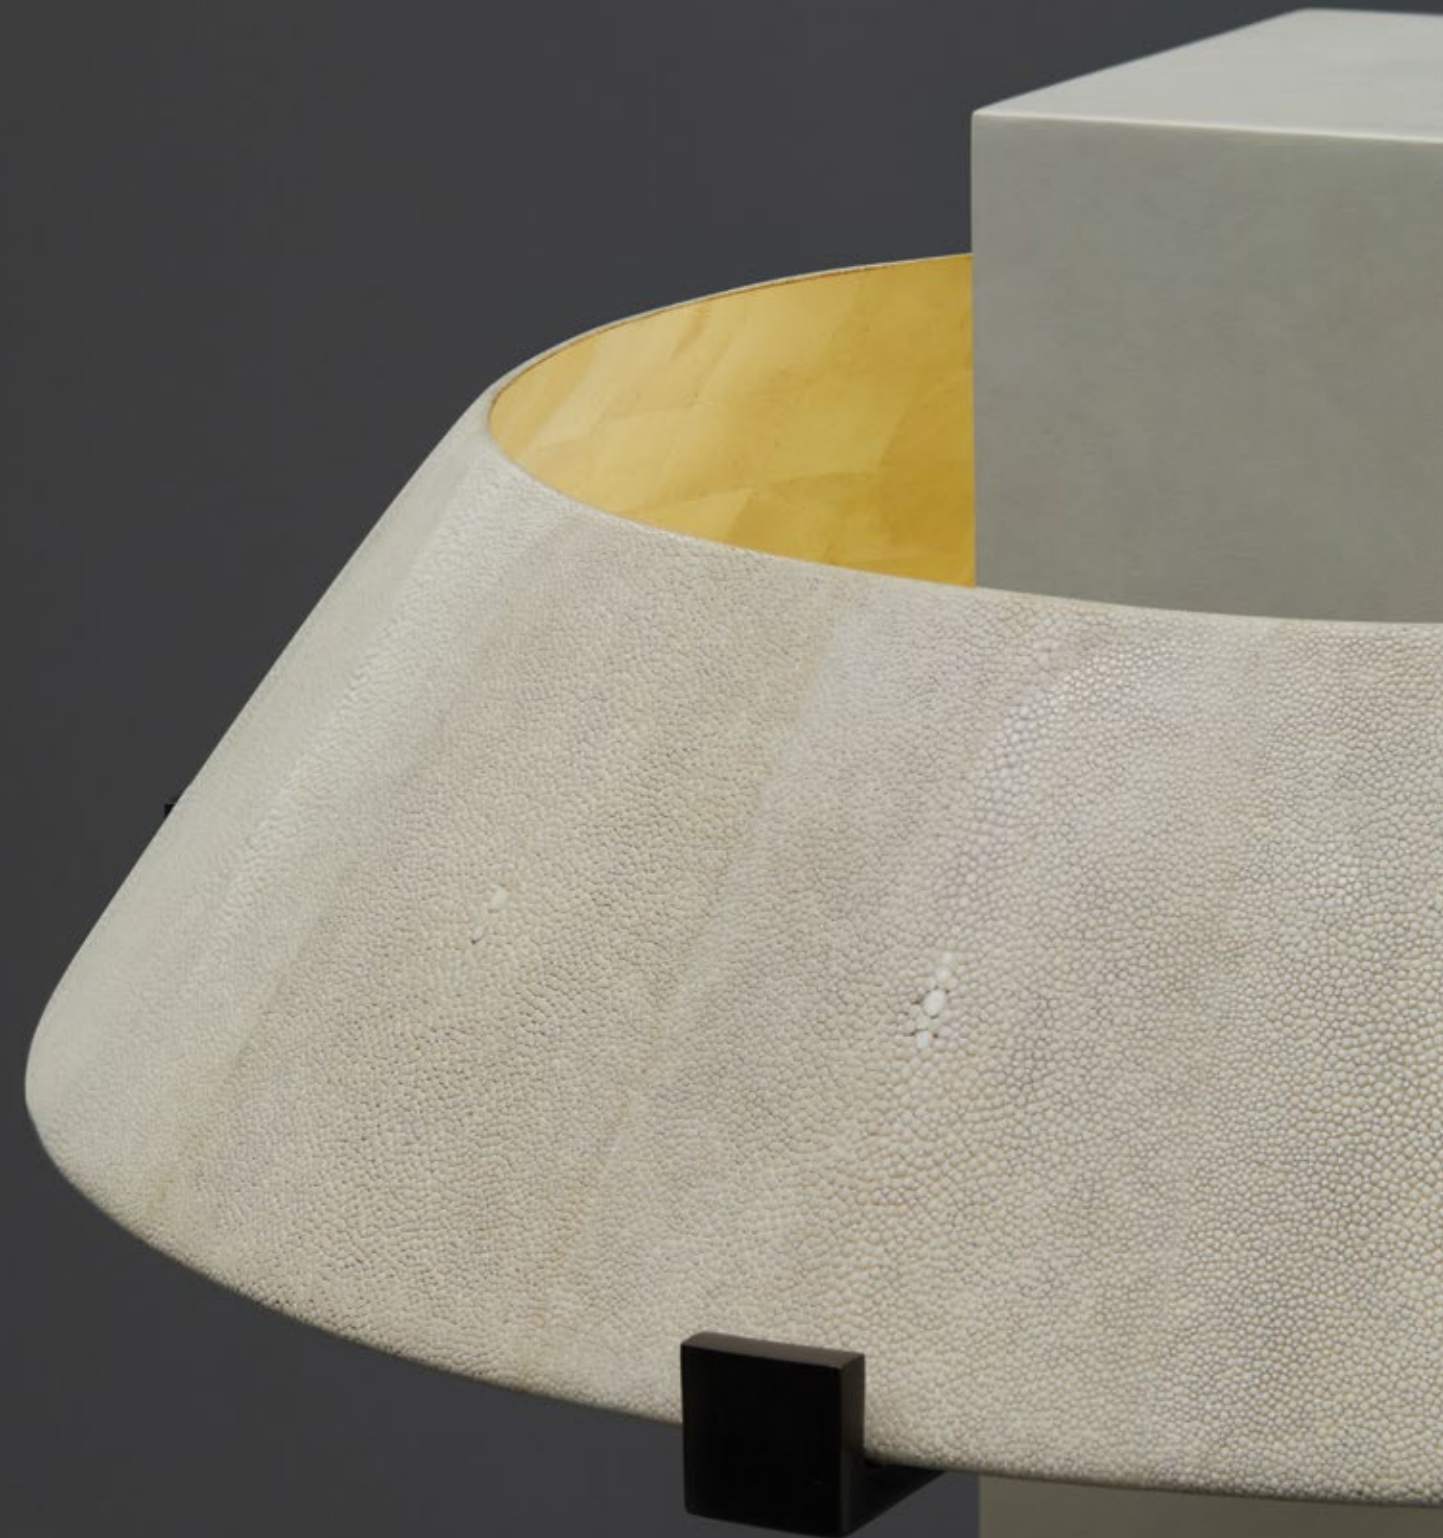

Geo Table Lamp | Natural Speckle

Gorgeous forms in tone-on-tone pale shagreen and parchment make a beautiful architectural lamp.

W 24 ³/₄ D 24 ³/₄ H 19 ³/₄ in
W 63 D 63 H 50 cm