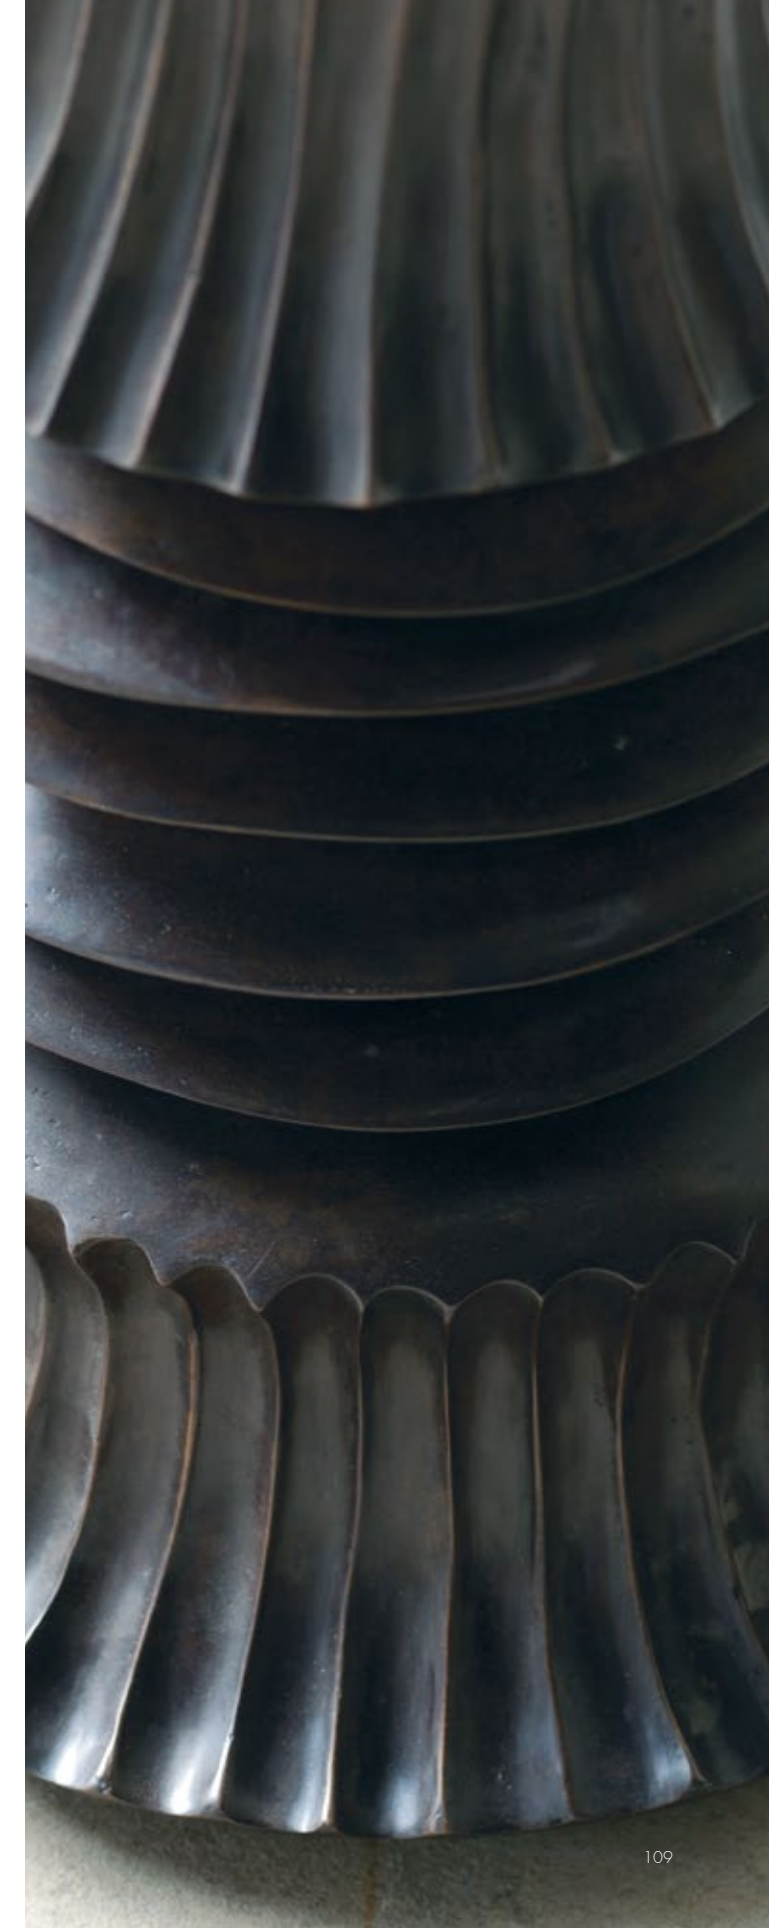

Moulin Floor Lamp

Inspired by the idea of building a pillar of stacked irregular objects that are curved on every surface; an impossible task. The play of movement, balance, tension and texture creates a sculptural yet whimsical floor lamp. A single gilded disc adorns the centre. The shade is linen.

Ø 28 3/4 H 72 1/4 in
Ø 73 H 183.5 cm