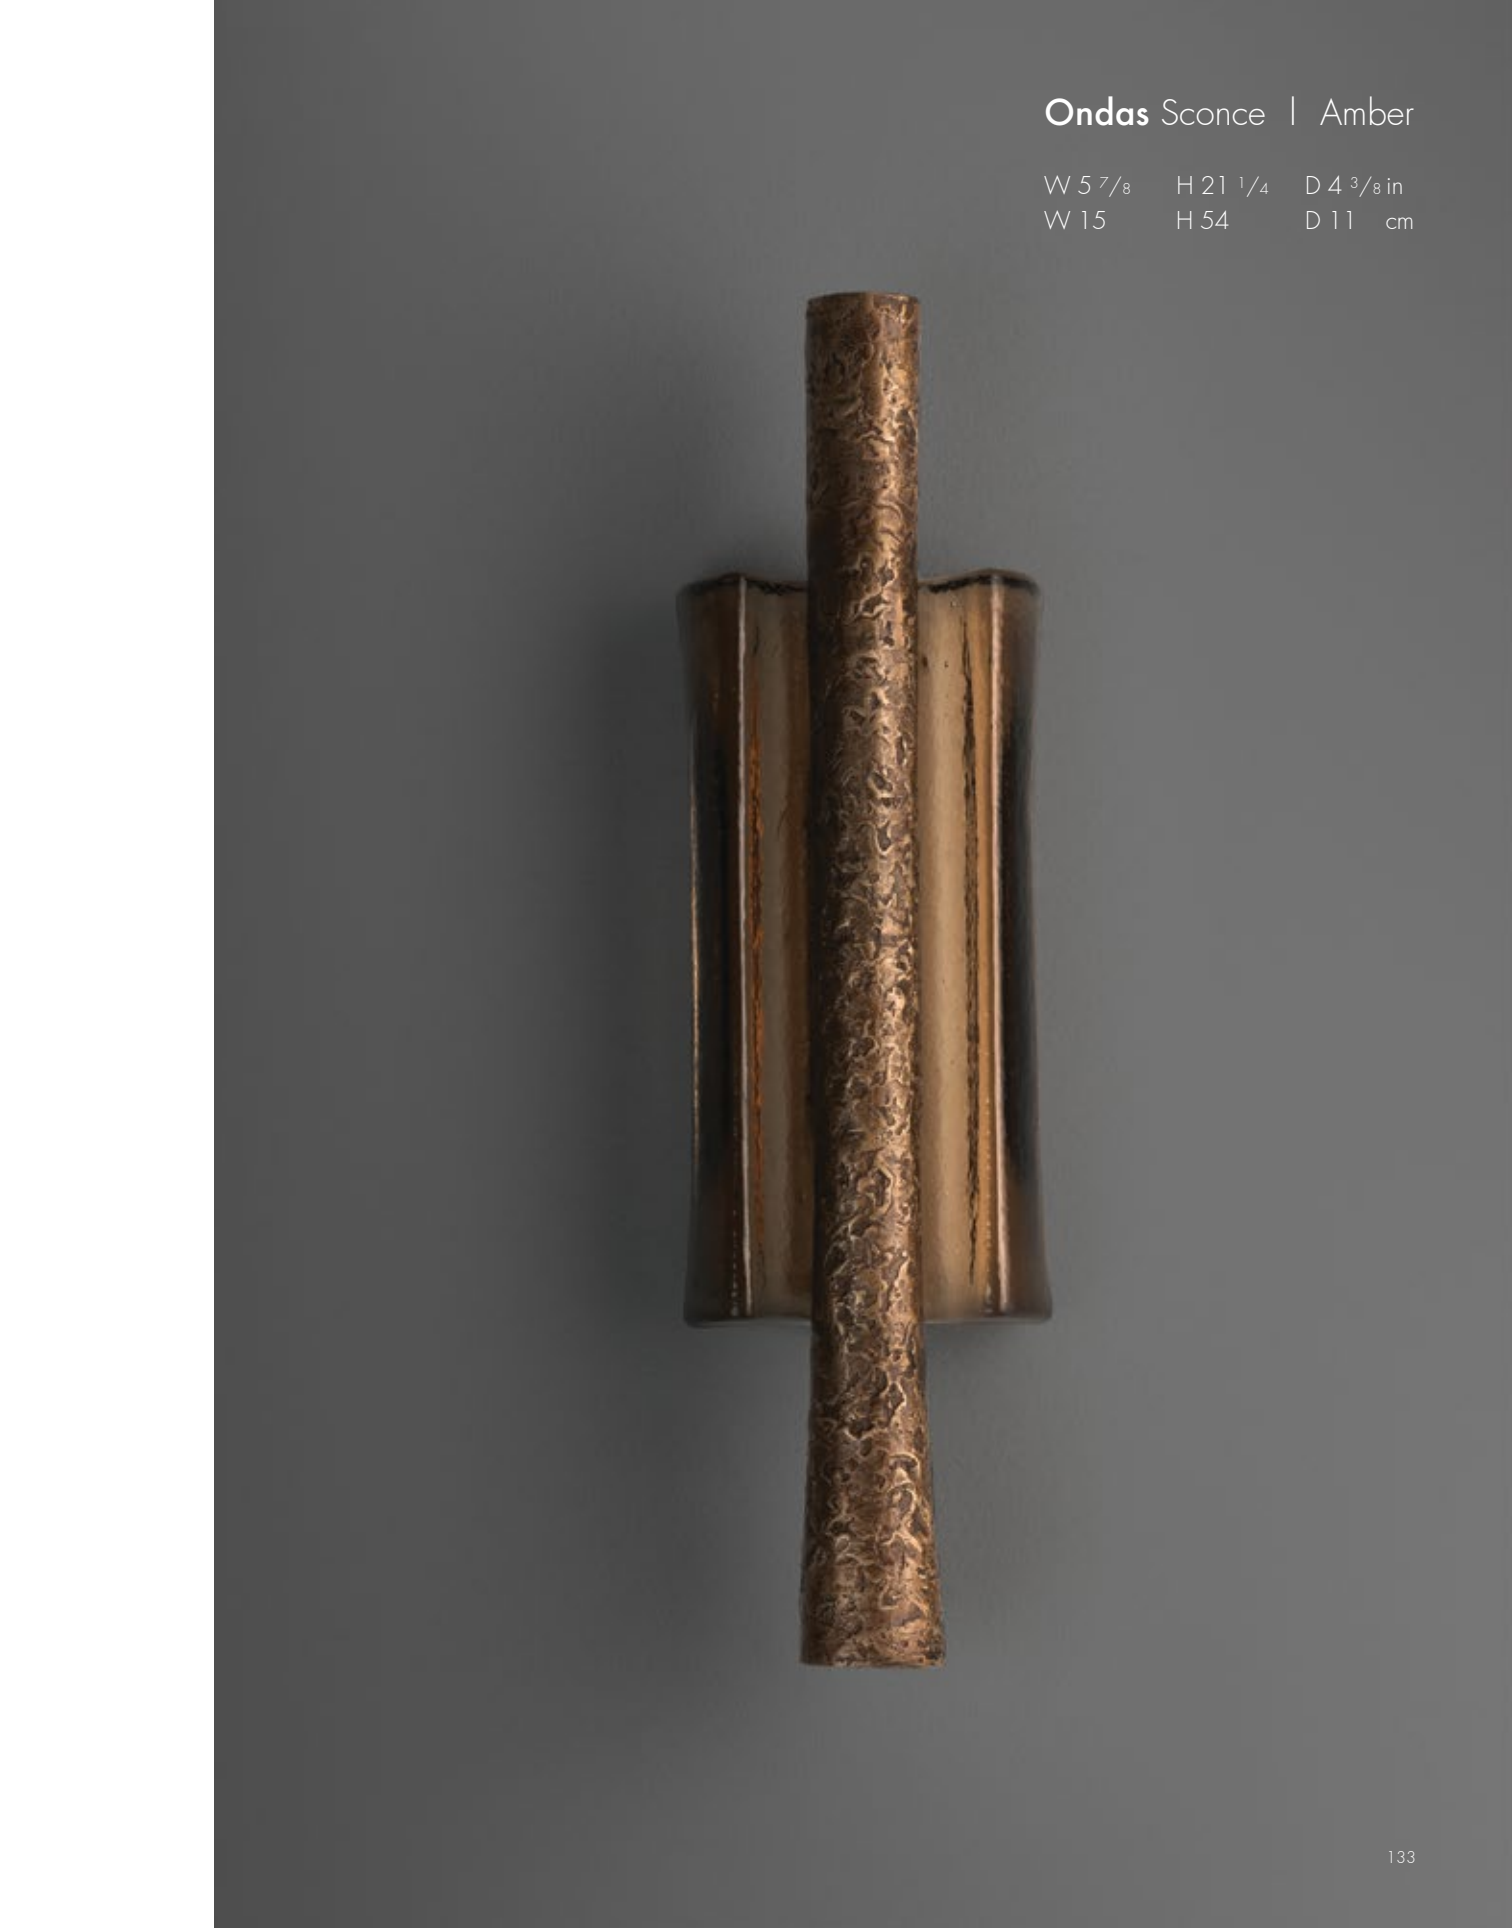

Ondas Sconce | Amber

W 5 7/8   H 21 1/4   D 4 3/8 in
W 15   H 54   D 11 cm