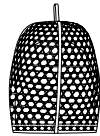

Woven Orb Lanterns, Small
a) FG000010 Electrified b) FG000488 Portable
Inches Dia 15 3/8 in H 21 7/8 in
Centimetres Dia 39 cm H 55.5 cm
Materials : Copper, Fibreglass Dome
App. weight : 5.5 kgs. / 12 lbs. a) E27 max 60 W x 1 b) Re-chargeable LED Lantern