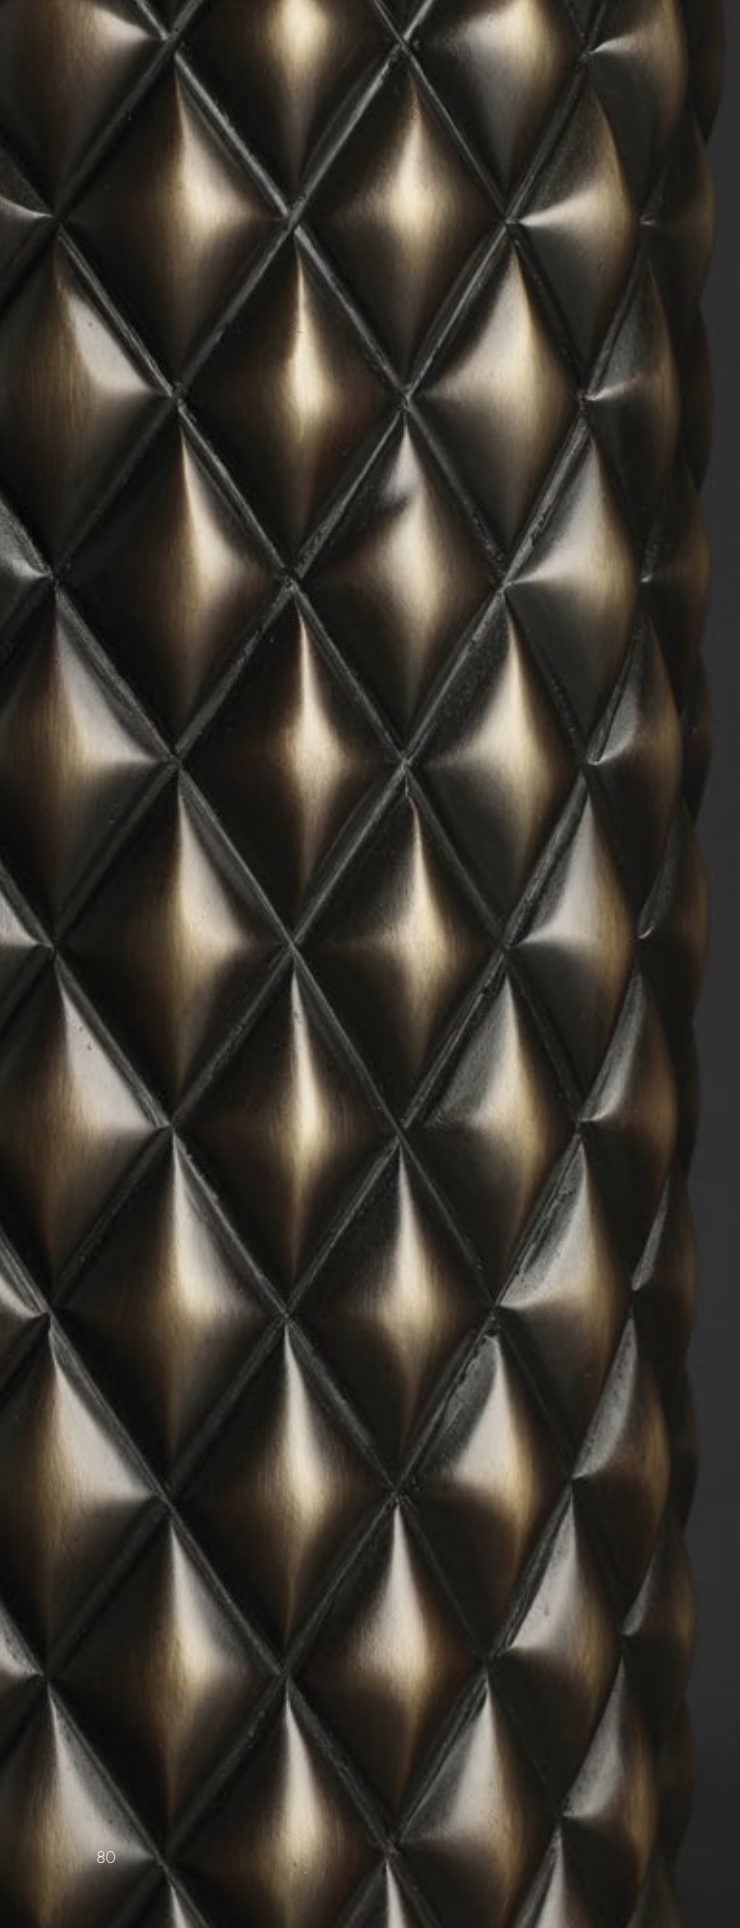

Quilted Table Lamp

The texture on this lamp was inspired by an antique ring. The soft warmth of the bronze and the quilted effect create a beautifully reflective surface.

Ø 18 1/8 H 26 in
Ø 46 H 66 cm