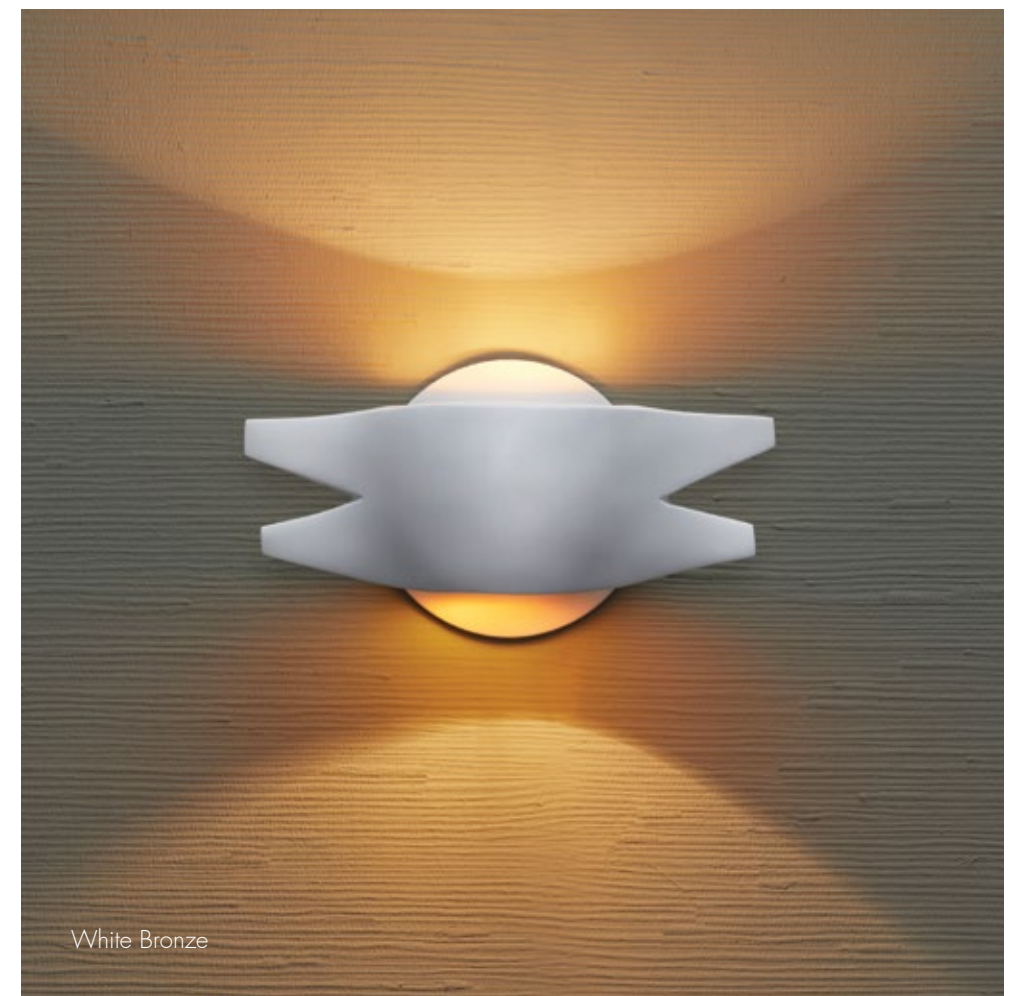

Canoas Sconces

A delightful wall sconce in bronze, lined in pure goldleaf.

W 1 3/4 H 6 1/8 D 6 1/2 in
W 30 H 15.5 D 16.5 cm

White Bronze