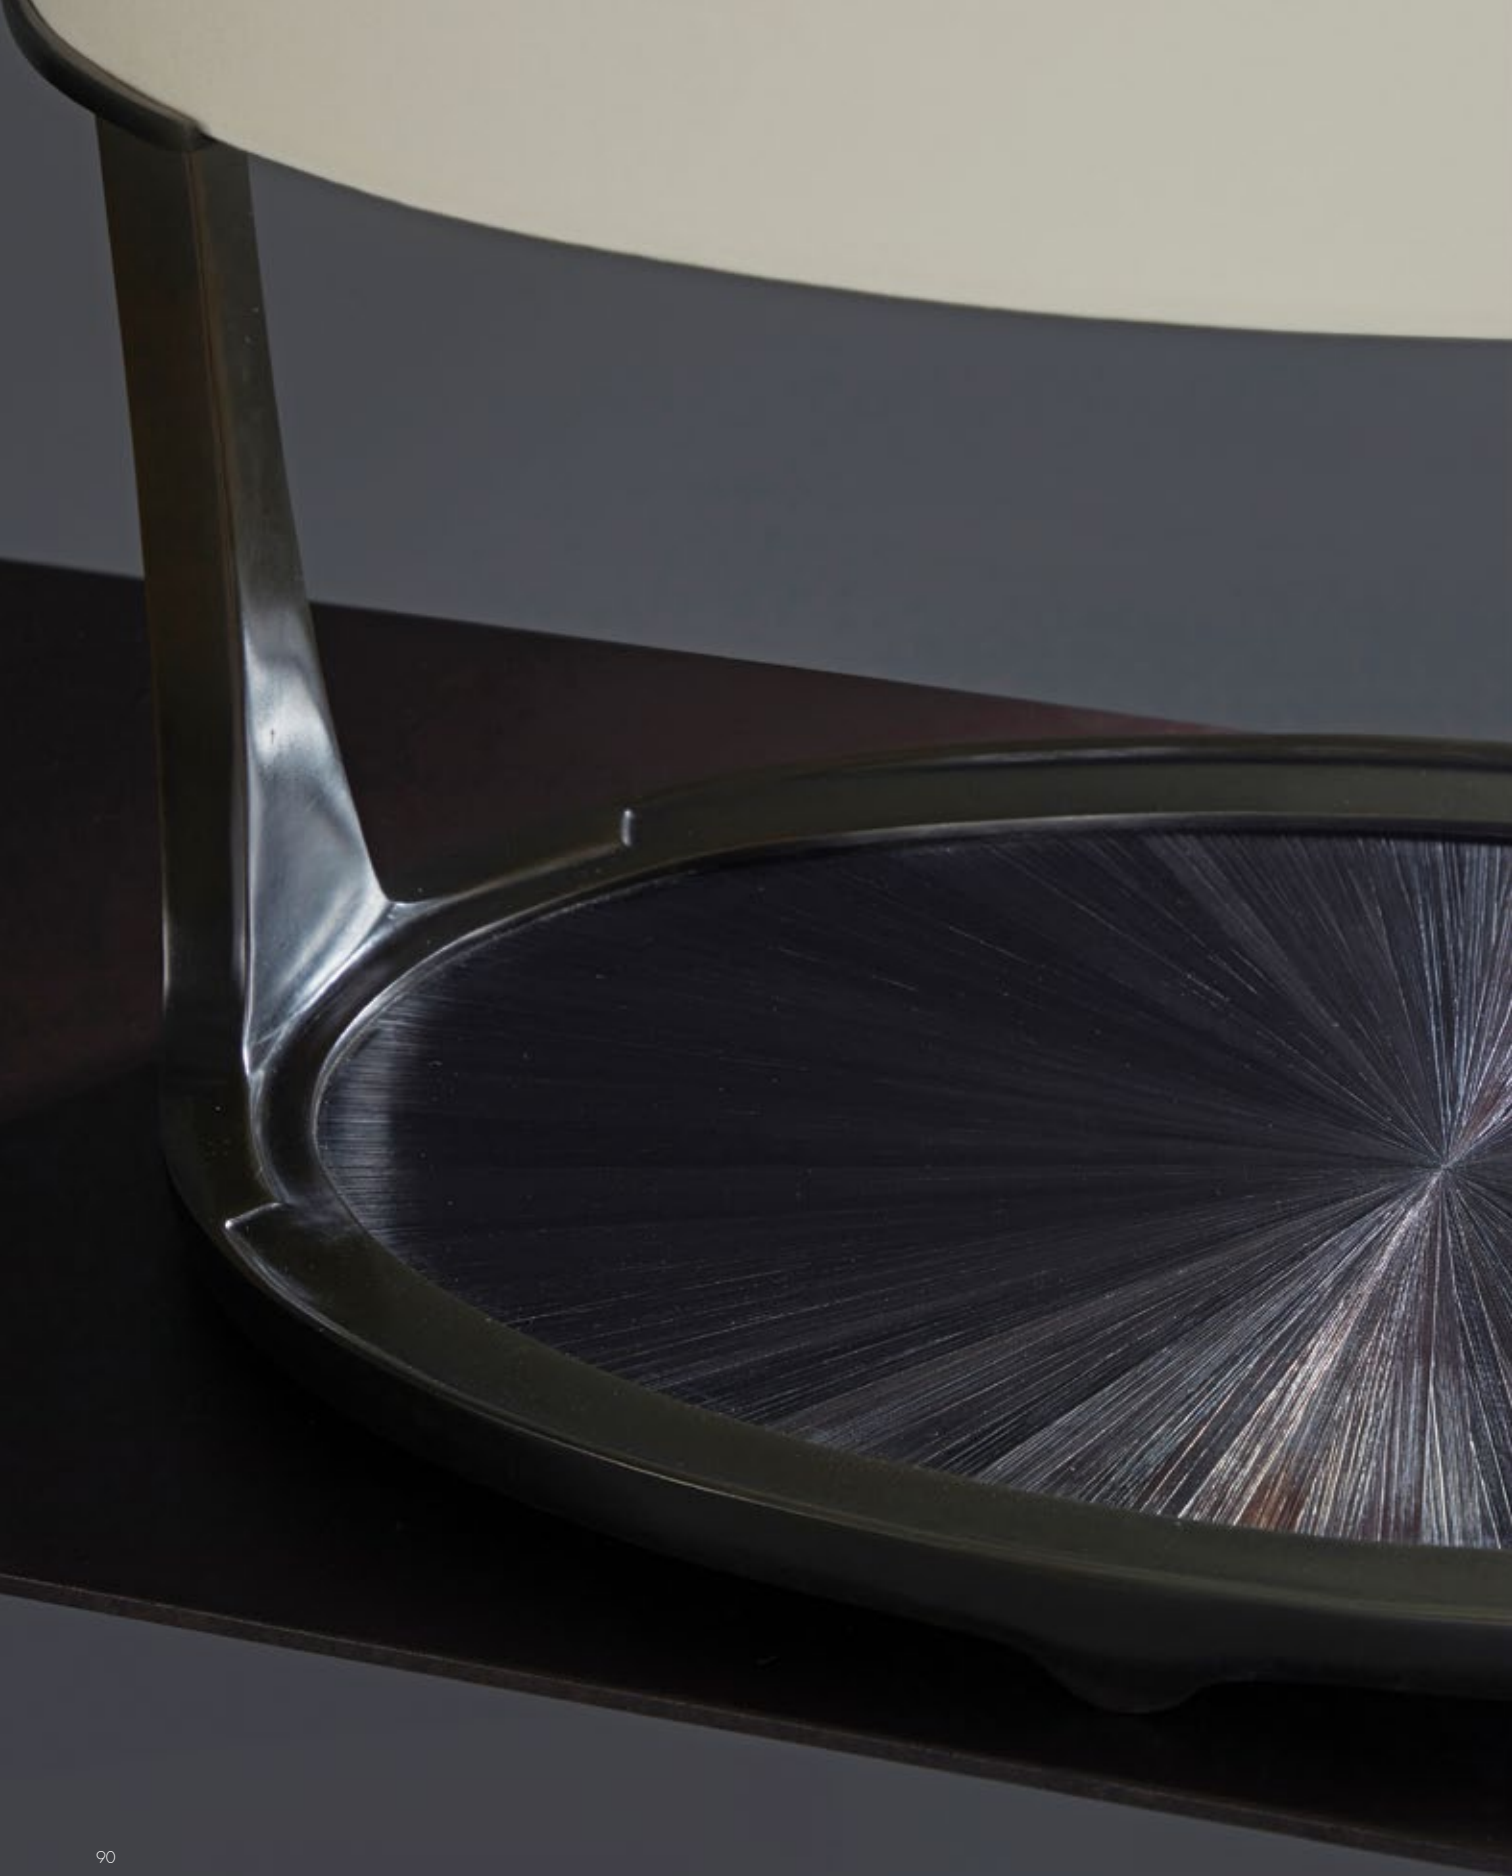

Inlet Table Lamp | Ebony Straw

An oval of Ebony straw marquetry catches and reflects the light of this elegant tapered table lamp in bronze patina.

W 17 1/2 D 11 3/8 H 19 1/4 in
W 44.5 D 29 H 49 cm