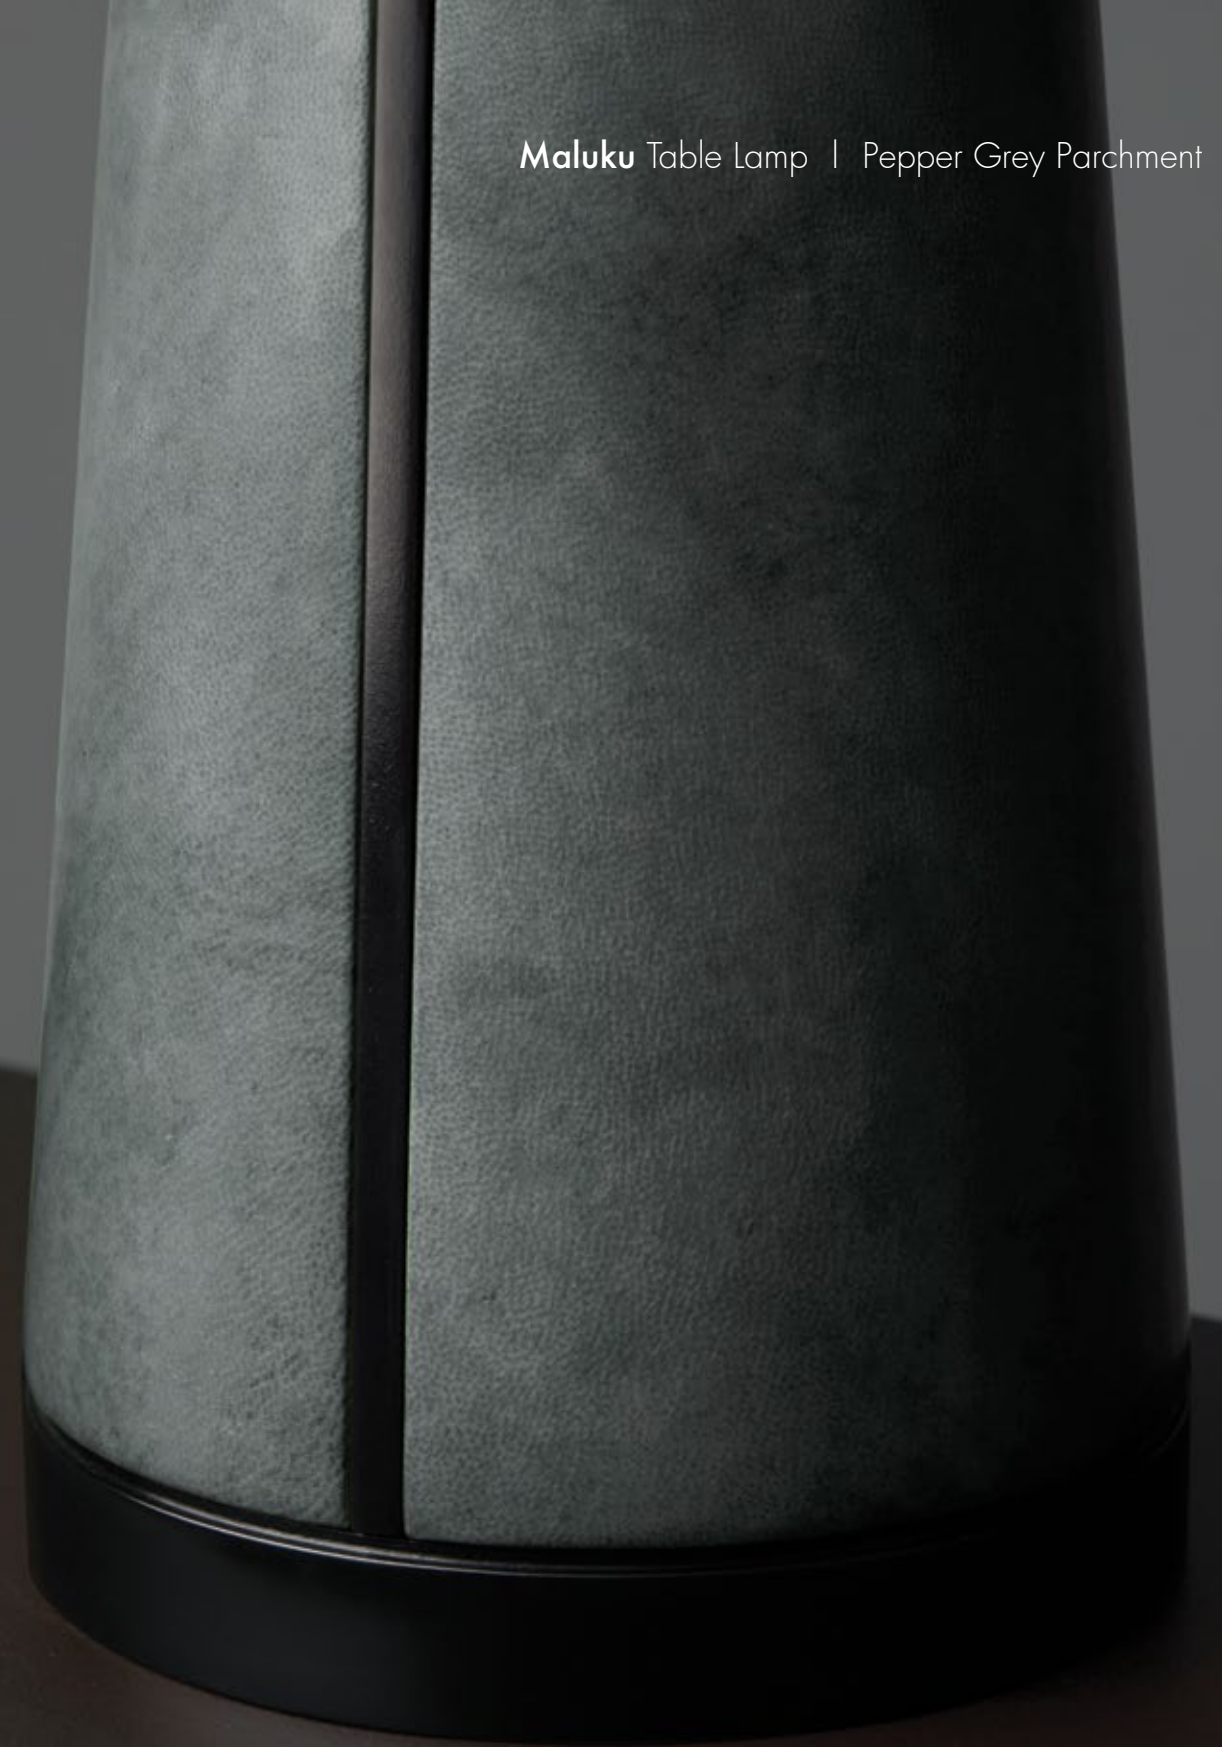

Maluku Table Lamp | Pepper Grey Parchment