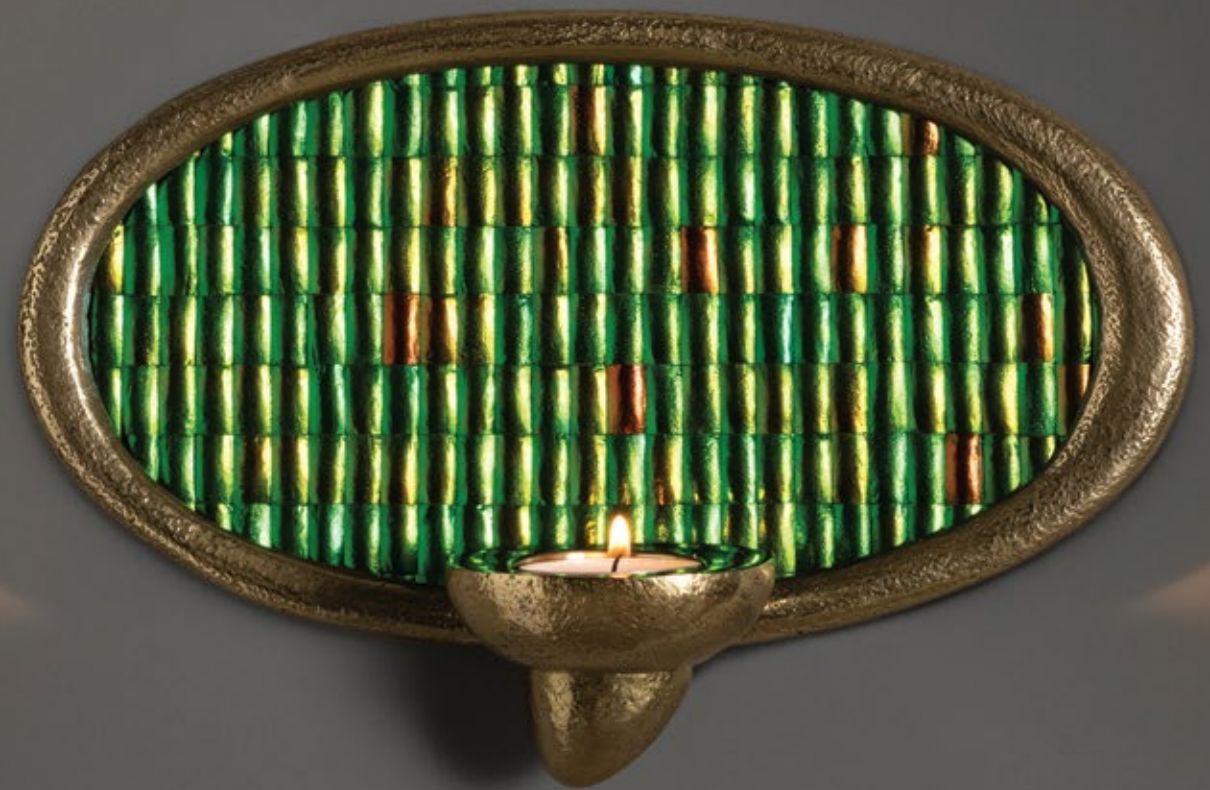

Ø 15 1/2 H 45 1/4 in
Ø 39.5 H 115 cm

Scarab Candle Sconce | Tall

Made from intricately inlaid beetle carapaces collected in the rice fields of Thailand, the Scarab Candle Sconce creates a mesmerizingly iridescent light. Strong sculptural elements in cast brass support a tapered candle.

W 6 ⁷/₈ H 18 ¹/₂ D 4 ¹/₂ in
W 17.5 H 47 D 11.5 cm

Scarab Candle Sconce | Wide

Iridescent beetle carapaces are meticulously inlaid into a horizontal oval cast brass frame and holder that supports a votive candle. Expired beetles are collected in the rice fields of Thailand.